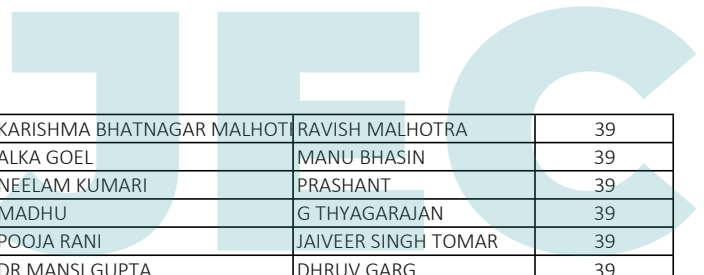

465	DK/1302	ROHAK MALHOTRA	KARISHMA BHATNAGAR MALHOTRA	RAVISH MALHOTRA	39
466	DK/360	ROHIN A BHASIN	ALKA GOEL	MANU BHASIN	39
467	DK/823	RUDHADITYA	NEELAM KUMARI	PRASHANT	39
468	DK/1245	RUDHVIK	MADHU	G THYAGARAJAN	39
469	DK/1735	RUDRA	POOJA RANI	JAIVEER SINGH TOMAR	39
470	DK/1067	RUDRA GARG	DR MANSI GUPTA	DHRUV GARG	39
471	DK/1201	RUDRANEWW SHARMA	RASHI AGGARWAL	MAJ PIYUSH SHARMA	39
472	DK/518	RUDRANSH SARGOCH	KANIKA TANDON	SHIVANG SARGOCH	39
473	DK/203	RUDRAVIR BAWEJA	SANYA BAWEJA	AAKASH BAWEJA	39
474	DK/1189	RUHANI NAHTA	NIHARIKA JAIN	ANURAG NAHTA	39
475	DK/429	RUHANI SHARMA	GAURIKA MEHTA	RAJAT SHARMA	39
476	DK/1514	RUHIKA	MANISHA MEENA	KRISHAN KUMAR MEENA	39
477	DK/1322	SAACHI TANWAR	REETA KUMARI	ANKUSH TANWAR	39
478	DK/1172	SAADHAK BHASIN	HIMANI KAPOOR	SHUBHENDU BHASIN	39
479	DK/100	SAANVI MITTAL	AASHRAYA MITTAL	SAMARTH MITTAL	39
480	DK/354	SAANVI SAH	SEEMA SAH	SACHIN KUMAR SAH	39
481	DK/119	SAATVIK TOKAS	SWATI RANA	ABHINAV TAKSHAK	39
482	DK/1206	SAAVI GOYAL	GARIMA GOYAL	DURGESH GOYAL	39
483	DK/155	SADA MEHTA	ISHA SHARMA MEHTA	SUSHANT MEHTA	39
484	DK/1473	SAHAJ TYAGI	PRIYANKA TYAGI	SANCHIT TYAGI	39
485	DK/681	SAHIRANSH BHATEJA	RICHA SHARMA	SAHIL BHATEJA	39
486	DK/325	SAIRAV SAPRA	NITIKA SAPRA	DEEPAK SAPRA	39
487	DK/930	SAISHA	PARUL CHHIKARA	AMIT PHOGAAT	39
488	DK/676	SAISHA SAHNI	KANISHKA SAHNI	PRANIT SAHNI	39
489	DK/774	SAMAIRA SHARMA	HARJEET KAUR	PRAVEEN SHARMA	39
490	DK/1596	SAMAKSH KATYAYAN	SHIVANI KUMARI	CHANCHAL CHITWAN	39
491	DK/200	SAMAR PRATAP RATHEE	YOGITA RATHEE	VARUN RATHEE	39
492	DK/1233	SAMAR SEHRAWAT	POONAM	SUNNY SEHRAWAT	39
493	DK/1426	SAMPANN KAUSHAL	SAMRIDHI SHARMA	NAVNEET KAUSHAL	39
494	DK/1630	SAMRAT	PUJA KUMARI	GAUTAM KUMAR	39
495	DK/498	SANAV TOKAS	SHIVANI	YASHVINDER SINGH	39
496	DK/1032	SANAY S MISHRA	PRIYANKA MISHRA	SHOVAN MISHRA	39
497	DK/60	SANMAY VERMA	SUJA RAY	ABHISHEK VERMA	39
498	DK/905	SANVEE PRIYADARSHINI BADATYA	AMITA BADATYA	PADMALOCHAN BADATYA	39
499	DK/902	SARA REKHI	SWATI MONGIA REKHI	SAURABH REKHI	39
500	DK/773	SATTVIK GUPTA	ROOPALI GUPTA	HIMANSHU GUPTA	39
501	DK/1312	SAUMYA TANWAR	RITU TANWAR	SUMIT TANWAR	39
502	DK/1171	SAVIR FATNANI	DHYARA FATNANI	RITESH FATNANI	39
503	DK/118	SAYAANSHI DEEPAK	NAGASHREE N	DEEPAK B M	39
504	DK/364	SEERAT KAUR	GURPREET KAUR	KANWALJIT SINGH	39
505	DK/147	SHAAMBHAVI	PRIYA KUMAR	KARTHIK RAMAMOORTHY	39
506	DK/1709	SHAANVI GHUNAWAT	MANISHA	MAHENDRA MEENA	39
507	DK/391	SHAMBHAVI DABRAL	SONIA SONI	ANSHUL DABRAL	39
508	DK/1500	SHAMBHAVI TRIPATHI	SHUBHAM TRIPATHI	SAURABH TRIPATHI	39
509	DK/196	SHANAYA SINGH	PALLAVI SINGH	RANJIT SINGH	39
510	DK/530	SHANVI SINGH	RUMA KUMARI	OM PRAKASH YADAV	39
511	DK/651	SHANVIKA SINGH	DIMPLE KUMAR	YOGESH KUMAR RAVI	39
512	DK/1518	SHARAV CHAUDHARY	SWETA SINGH	SANJAY SINGH	39
513	DK/693	SHARVIL MANGLA	SWATI MANGLA	VARUN MANGLA	39
514	DK/503	SHARVIL TRIPATHI	MADHURI TRIPATHI	VIKAS KUMAR TRIPATHI	39
515	DK/1582	SHASHANK RAI	REETA RAI	ABHISHEK RAI	39
516	DK/396	SHASHWAT GUPTA	CHARU JINDAL	MADHUR GUPTA	39
517	DK/1167	SHAUNIT DUGGAL	ANSHU KOUL	VIPUL DUGGAL	39
518	DK/805	SHAURYA BAKSHI	SHRIYA KOTWAL	ISHAN KUMAR BAKSHI	39
519	DK/1441	SHAURYA MASKARA	SALONY MASKARA	SARAL MASKARA	39
520	DK/218	SHAURYA PRATAP SINGH	KANCHAN RANI	OM PRATAP SINGH	39
521	DK/1246	SHISHIR PUNEET SHRIVASTAV	RACHITA RAMESH	DR PUNEET RANJAN	39
522	DK/1179	SHIVAANSH KHOLWAD	PRAGATI MEENA	DHEERAJ MEENA	39
523	DK/1090	SHIVAANSH SAINI	SWATI BABBER	RAJESH SAINI	39
524	DK/1237	SHIVAAY NAGPAL	PRIYANKA JAIN NAGPAL	SACHET NAGPAL	39
525	DK/186	SHIVAAY SETHI	PRIYANKA SETHI	SAHIL SETHI	39
526	DK/1369	SHIVADITYA YADAV	SHIVANI SINGH	VIKRAMADITYA YADAV	39
527	DK/1218	SHIVANGI KESHARI	JYOTI GARG	VIKAS	39
528	DK/1216	SHIVANSH KESHARI	JYOTI GARG	VIKAS	39